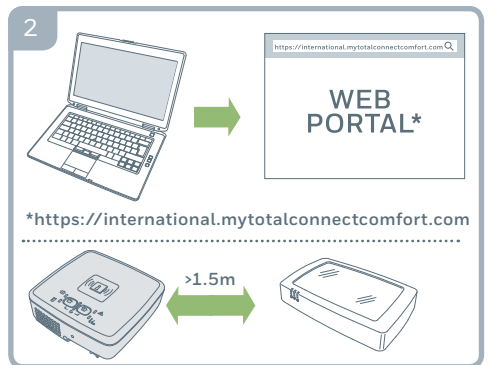

Linking / Verknüpfen / Mise en relation /
Koppelen / Collegamento / Enlace /
Linkittäminen / Sammenkædning / Vinculação /
Länkande / Σύνδεση