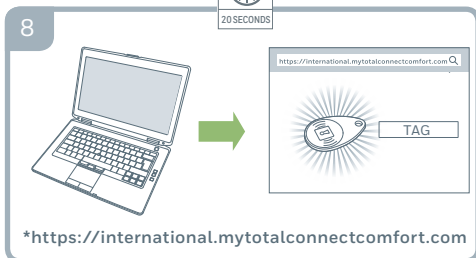

Replacing Battery(s) / Ersetzen der Batterien / Remplacement des piles / Vervangen van de batterijen / Sostituire la batterie / Substitución de las baterías / Paristojen vaihto / Substituição das pilhas / Byta batterier / Αντικατάσταση των μπαταριών

CR123 LITHIUM 3V