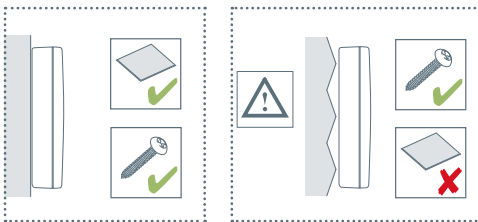

Getting Started / Erste Schritte / Premiers pas /
Eerste stappen / Primi passi / Primeros pasos /
Ensiaskleet / Første skridt / Primeiros passos /
Första stegen / Πρώτα βήματα